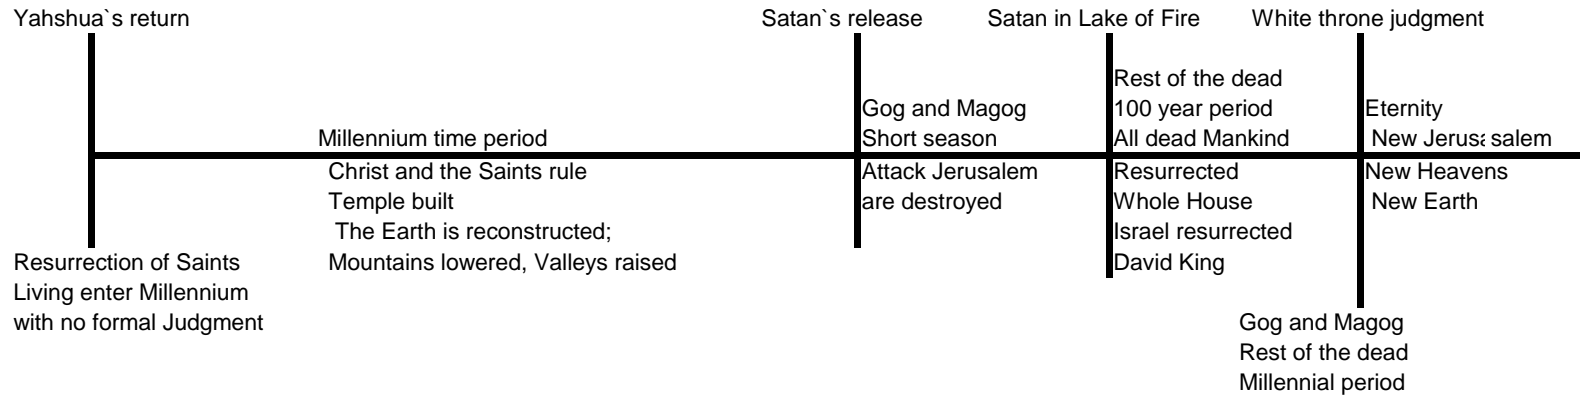

Chart #1

Timeline; Yahshua`s return to White Throne Judgment

Chart #1

Based on the current doctrine of the churches of God

Chart #2

Timeline; Yahshua`s return to White Throne Judgment

Chart #2

Proposed timeline based on the scriptures